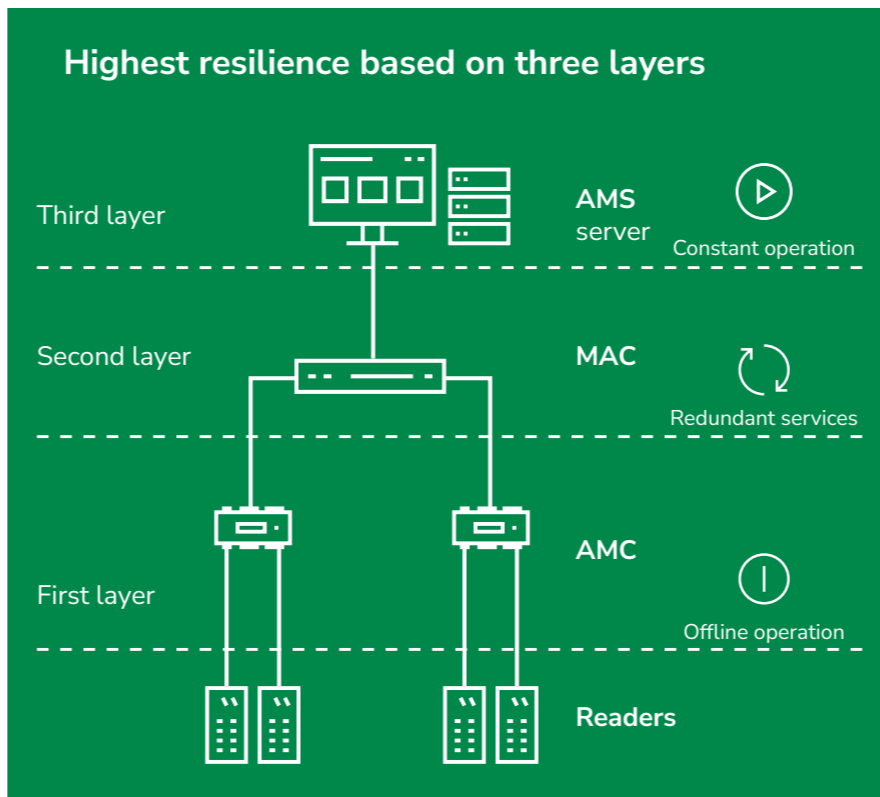

Support of OSDPv2 secure channel

BOSCH

Access Control Systems

Access Control Software simple, scalable and always available

Access Management System

The Access Management System is your choice for medium to large sized access control solutions such as office buildings, educational institutes or hospitals. It supports up to 400,000 cardholders, up to 10,000 doors, up to 200 workstation clients and up to 200 divisions.

Threat level management for increased safety on site

- Up to 15 configurable threat levels
- Initiation of safety measure with one click

Situational awareness for fast and most efficient reaction

- Map viewer
- Swipe Ticker