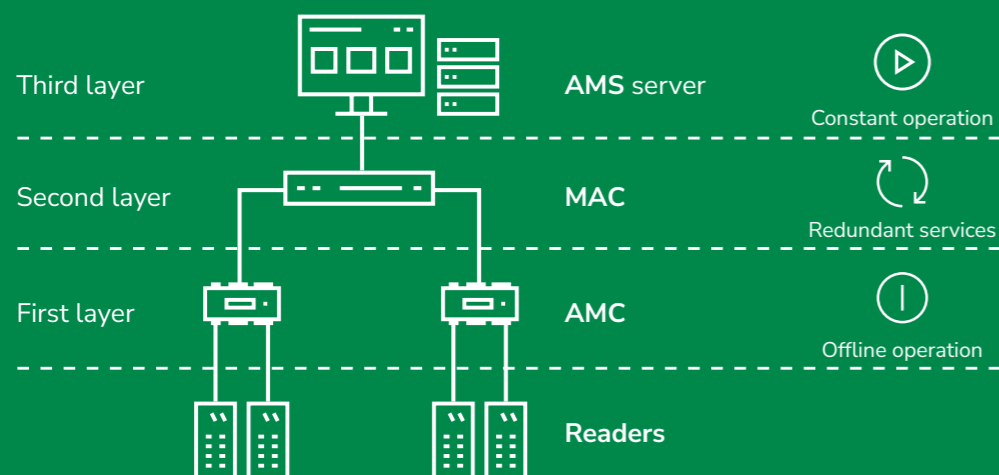

Access Control Software

simple, scalable and always available

Access Management System

The Access Management System is your choice for medium to large sized access control solutions such as office buildings, educational institutes or hospitals. It supports up to 400,000 cardholders, up to 10,000 doors, up to 200 workstation clients and up to 200 divisions.

Highest resilience based on three layers

Simplicity Easy to use, operate and expand

Lite

Plus

Two license packages, and various expansions packs available for different project needs

Easy installation & basic configuration

Intuitive GUI

Easy-to-use map viewer

Threat level management for increased safety on site

Up to 15 configurable threat levels

Initiation of safety measure with one click

Situational awareness for fast and most efficient reaction