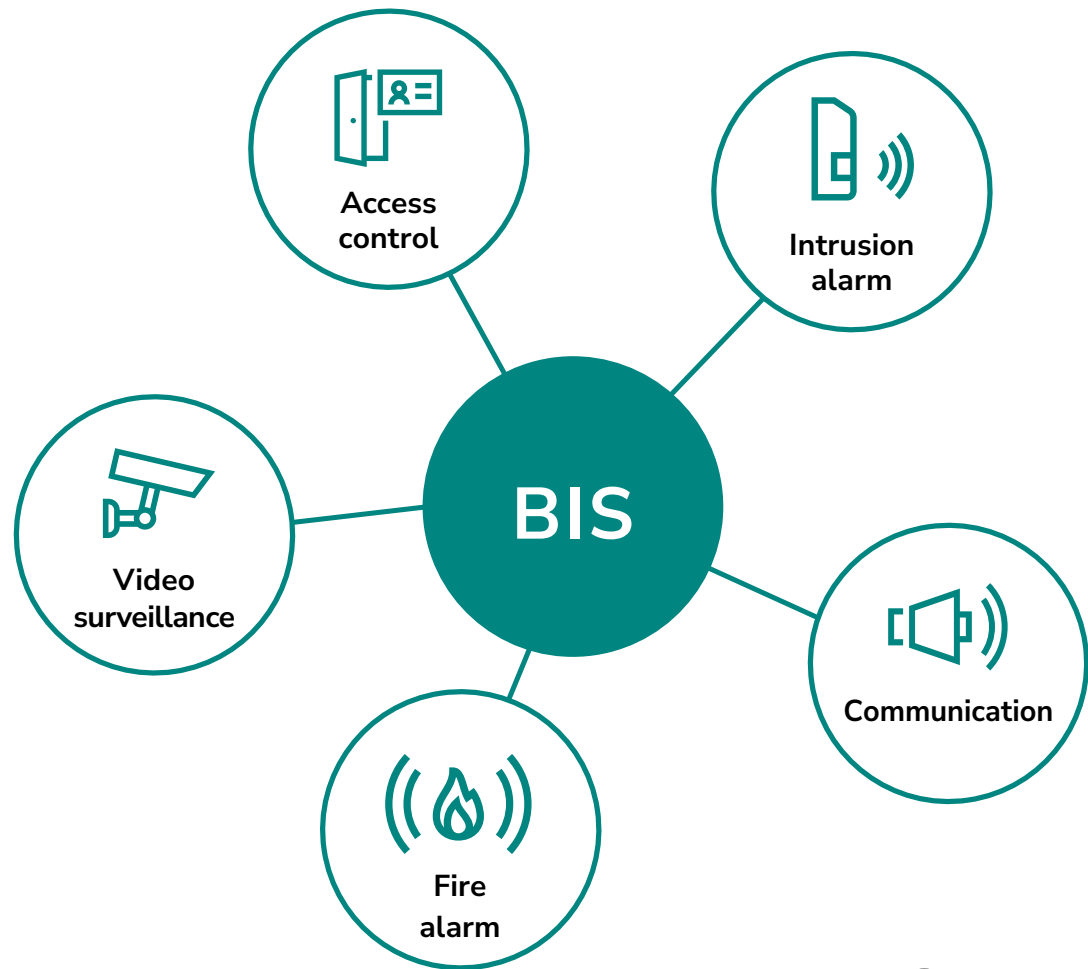

# Building Integration System

Your platform for superior security and safety management.

All in one solution

Intrusion Alarm Systems  
Access Control Systems

# Building Integration System

Building Integration System (BIS) is a robust and reliable security and life safety system for 24/7 deployment. Our all-in-one solution is designed to seamlessly integrate different security subsystems and allows third party applications via open standards and Software Development Kits (SDK).