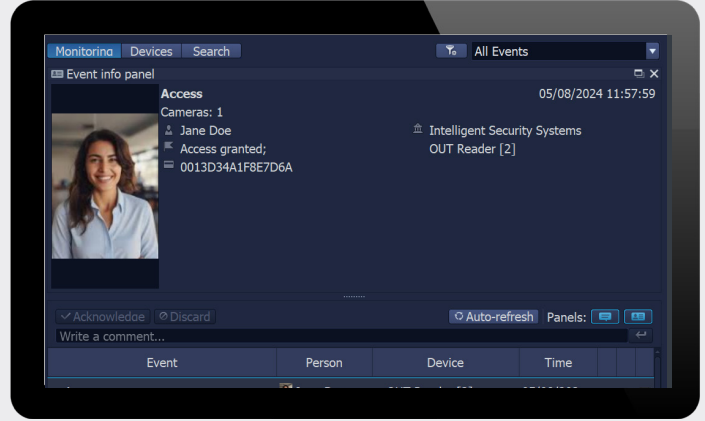

awareness and control in the ACS GUI. This allows SecurOS® operators to view and handle live access control events and device states. For example, the operator can open and close doors and view door events like 'Held open door' or 'Unauthorized opening'.

- Link and control access control devices from SecurOS® Map (traditional and GIS)
- Swipe ticker viewable in SecurOS® monitoring window
- Configure alarms and operator response based on access events and state changes

Compatibility

ISS	Bosch products
SecurOS® V11.7 R1 AMSSetupProject V2.3	AMS V5.2 and higher

Key features

- AMS coordinates activities of all access control hardware and software
- Secure, encrypted Access Management Database stores all access control master data
- Access Management Dialog Manager for configuring and enrolling new cardholders
- Access Control API provides REST API for master data and gRPC API for live events

'Held open door' event shown in SecurOS® Map and ACS GUI

'Access granted' event in ACS GUI

Door commands sent to access control objects in traditional Map

GIS and traditional Map with ACS GUI

At **KEENFINITY**, we are a globally leading provider of innovative security and professional communication solutions. With a heritage of quality and reliability, and a vision driven by innovation, we are shaping the future of communication, security, and manufacturing excellence. We exceed the expected. We proudly stand behind industry-leading brands such as Bosch, Electro-Voice, Dynacord, RTS and Telex – names that are synonymous with quality, reliability, and innovation. Whether it is ensuring security and peace of mind, delivering unparalleled audio experiences, or enabling clear and mission-critical communication, our technologies secure spaces, amplify voices, and deliver excellence.