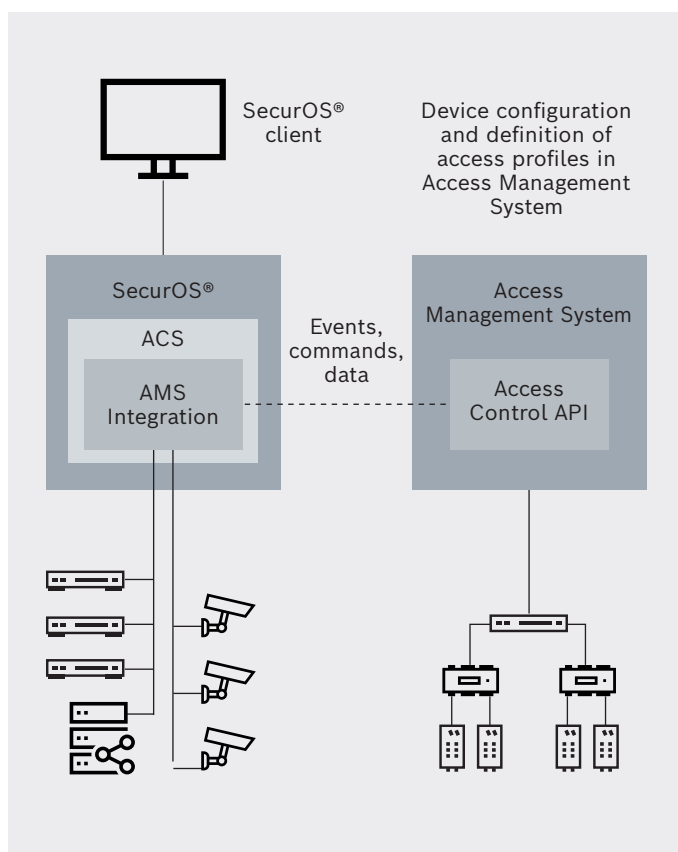

The integration of the two systems streamlines operations. AMS provides the access device configuration and definitions of access profiles. With the console application developed by ISS, access control data can be integrated with the SecurOS® for full situational

awareness and control in the ACS GUI. This allows SecurOS® operators to view and handle live access control events and device states. For example, the operator can open and close doors and view door events like 'Held open door' or 'Unauthorized opening'.

- Link and control access control devices from SecurOS® Map (traditional and GIS)
- Swipe ticker viewable in SecurOS® monitoring window
- Configure alarms and operator response based on access events and state changes

Compatibility

ISS	Bosch products
SecurOS® V11.7 R1 AMSSetupProject V2.3	AMS V5.2 and higher

Key features

- AMS coordinates activities of all access control hardware and software
- Secure, encrypted Access Management Database stores all access control master data
- Access Management Dialog Manager for configuring and enrolling new cardholders
- Access Control API provides REST API for master data and gRPC API for live events