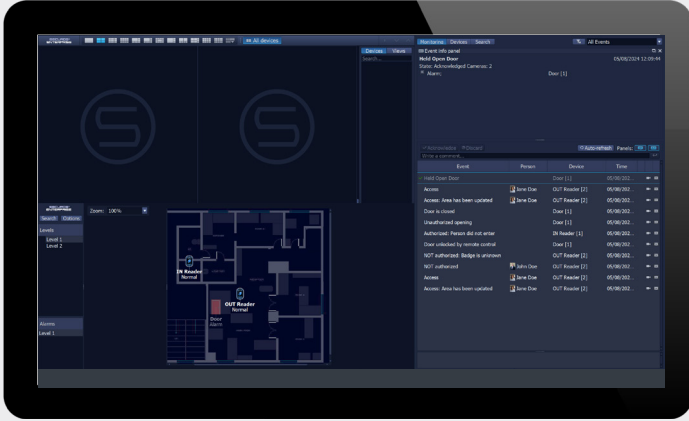

'Held open door' event shown in SecurOS® Map and ACS GUI