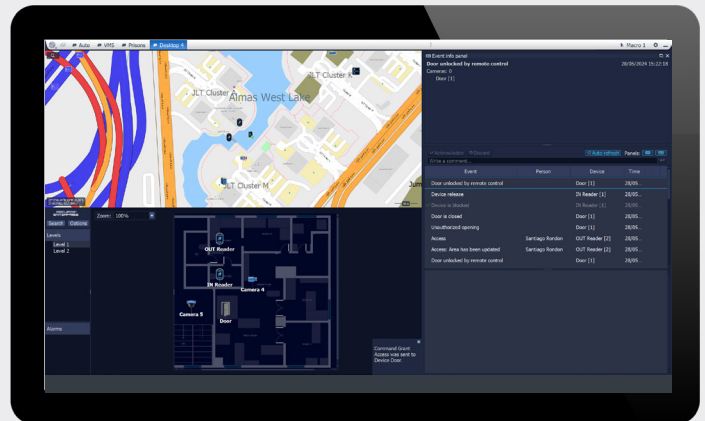

GIS and traditional Map with ACS GUI

At **KEENFINITY**, we are a globally leading provider of innovative security and professional communication solutions. With a heritage of quality and reliability, and a vision driven by innovation, we are shaping the future of communication, security, and manufacturing excellence. We exceed the expected. We proudly stand behind industry-leading brands such as Bosch, Electro-Voice, Dynacord, RTS and Telex – names that are synonymous with quality, reliability, and innovation. Whether it is ensuring security and peace of mind, delivering unparalleled audio experiences, or enabling clear and mission-critical communication, our technologies secure spaces, amplify voices, and deliver excellence.

For more information, visit keenfinity-group.com

ISS is a recognized pioneer in the development of video analytics and AI-powered video software, offering a comprehensive suite of video intelligence solutions to address security, safety, and business challenges across a diverse range of vertical markets. ISS has built a global presence with deployments in more than 50 countries worldwide supported by a team of more than 200 developers and engineers. Their SecurOS® Video Intelligence Platform seamlessly integrates numerous analytic modules to deliver customized solutions to organizations of all shapes and sizes.

For more information, visit www.issivs.com