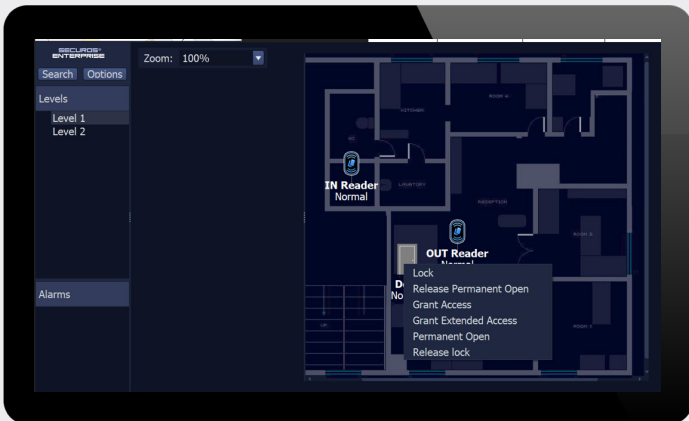

Door commands sent to access control objects in traditional Map