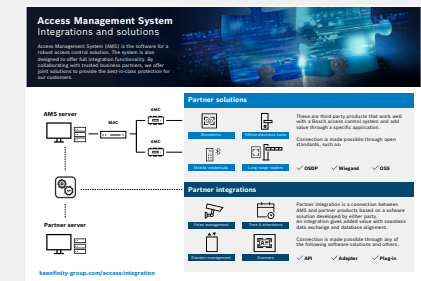

Click on a thumbnail to download the content or visit the website

Data-security whitepaper

Software Maintenance Agreement flyer

Access Management System Authorization tools

Service & support leaflet

Integration infographic

AMS How-to-videos playlist on YouTube

Overview webpage of training portfolio

In the onboarding view, receptionists can create, change, and add visitor data and assign pre-defined sets of authorizations such as regular visitor or VIP.

Map view of the building with real floor maps imported into the system. Drag and drop functionality for icons that represent controllers, doors and building objects.

Why choose our Access Management System?