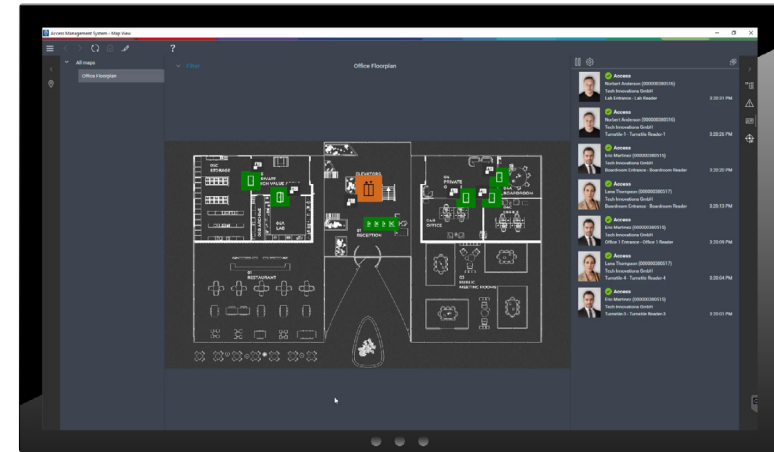

Office staff
Full access rights

Former intern
Limited access rights
withdrawn

Business visitor
Visitor access rights

**Go
with
the
flow.**

Access Management System

Access control is an essential component of building security. You need a truly reliable software to manage the access profiles of different users of your facility. We introduce to you our Access Management System (AMS), the versatile solution for your access control projects.

Cost-effective solution

- **Versatile features:** We deliver exceptional value with a wide range of included features and add-ons. AMS offers an all-in-one solution that simplifies access management and enhances security.
- **Flexible scalability:** Easily replicate configurations for satellite locations, ensuring consistent security across all sites.

Map view of the building with real floor maps imported into the system. Drag and drop functionality for icons that represent controllers, doors and building objects.

Why choose our Access Management System?