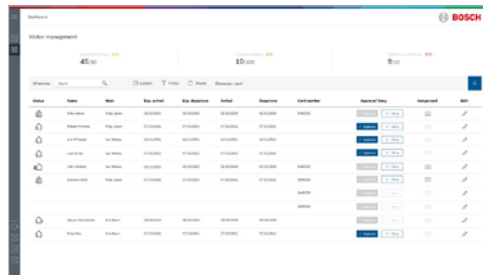

Credential Management

- User-friendly dashboard to provide overview of employee data
- Quicker credential handling via intuitive and simple user interface
- Synchronization with access management database