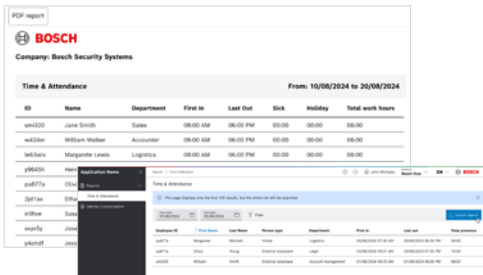

Report Management

- User friendly dashboard to easily create and share reports
- Flexibility in analyzing and sharing reports
- Efficient data interpretation and smoother communication of insights