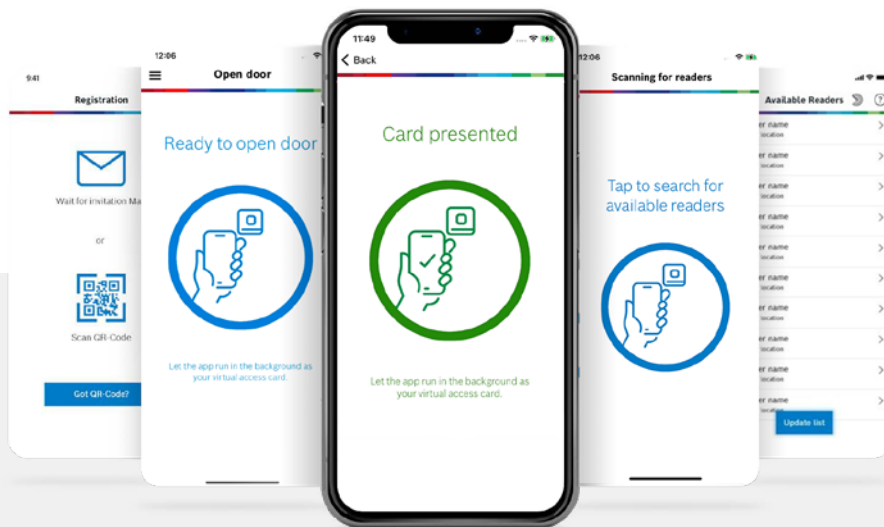

# Bosch Mobile Access

## The smart addition to your access control solution

The Bosch Mobile Access solution is a smart addition to the existing classic access card. It's easy to use, easy to manage and easy to install.

### How does Mobile Access work?

- You can use your smartphone instead of a physical card to request access
- You assign all mobile access rights centrally in your access solution
- You can transmit access credentials via e-mail or QR code
- You record all access events securely and centrally in your access control solution on premise